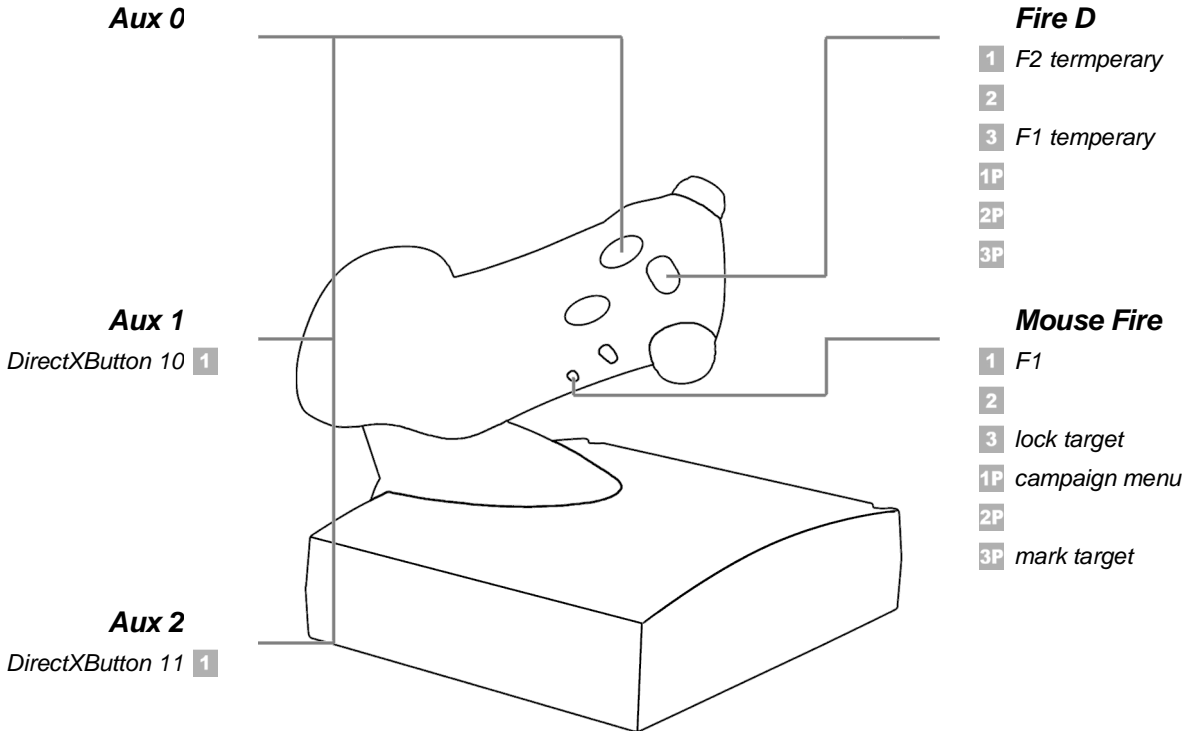

Saitek X45 Flight Controller

Profile Kassie's Saitek X-45 EECH profile without TrackIR.dat