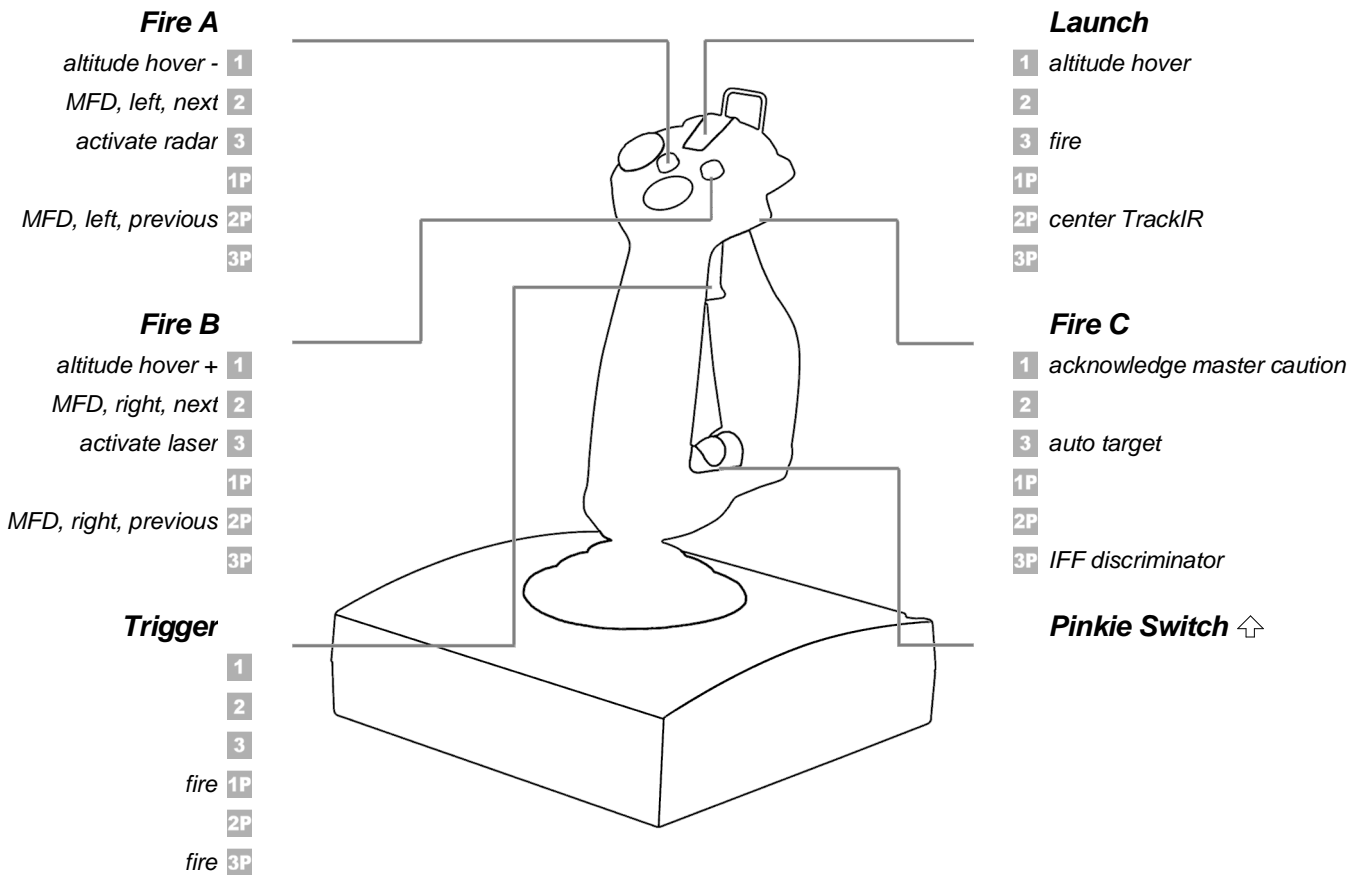

Saitek X45 Flight Controller

Profile Kassie's Saitek X-45 EECH profile without TrackIR.dat

Saitek X45 Flight Controller

Profile Kassie's Saitek X-45 EECH profile without TrackIR.dat

Saitek X45 Flight Controller

Profile Kassie's Saitek X-45 EECH profile without TrackIR.dat

POV Hat 1

1	2	3	1P	2P	3P
•	•	•	•	•	•
↑ stable hover	↑ TSD range +	↑ priority +	↑	↑	↑ next marked target
→ cyclic trim	→ next waypoint	→ next target	→	→	→
↓ hover	↓ TSD range -	↓ priority -	↓	↓	↓ previous marked target
← clear cyclic trim	← previous waypoint	← previous target	←	←	←

POV Hat 2

1	2	3	1P	2P	3P
•	•	•	•	•	•
↑ HUD transition	↑ HUD on/off	↑ weapons safe	↑	↑ right outer MFD (Comanche on)	↑ LOBL / LOAL
→ disengage bob-up	→ right MFD on/off	→ next weapon	→	→	→
↓ autopilot	↓ left MFD on/off	↓ turret gun	↓	↓ left outer MFD (Comanche on)	↓
← engage bob-up	←	← previous weapon	←	←	←