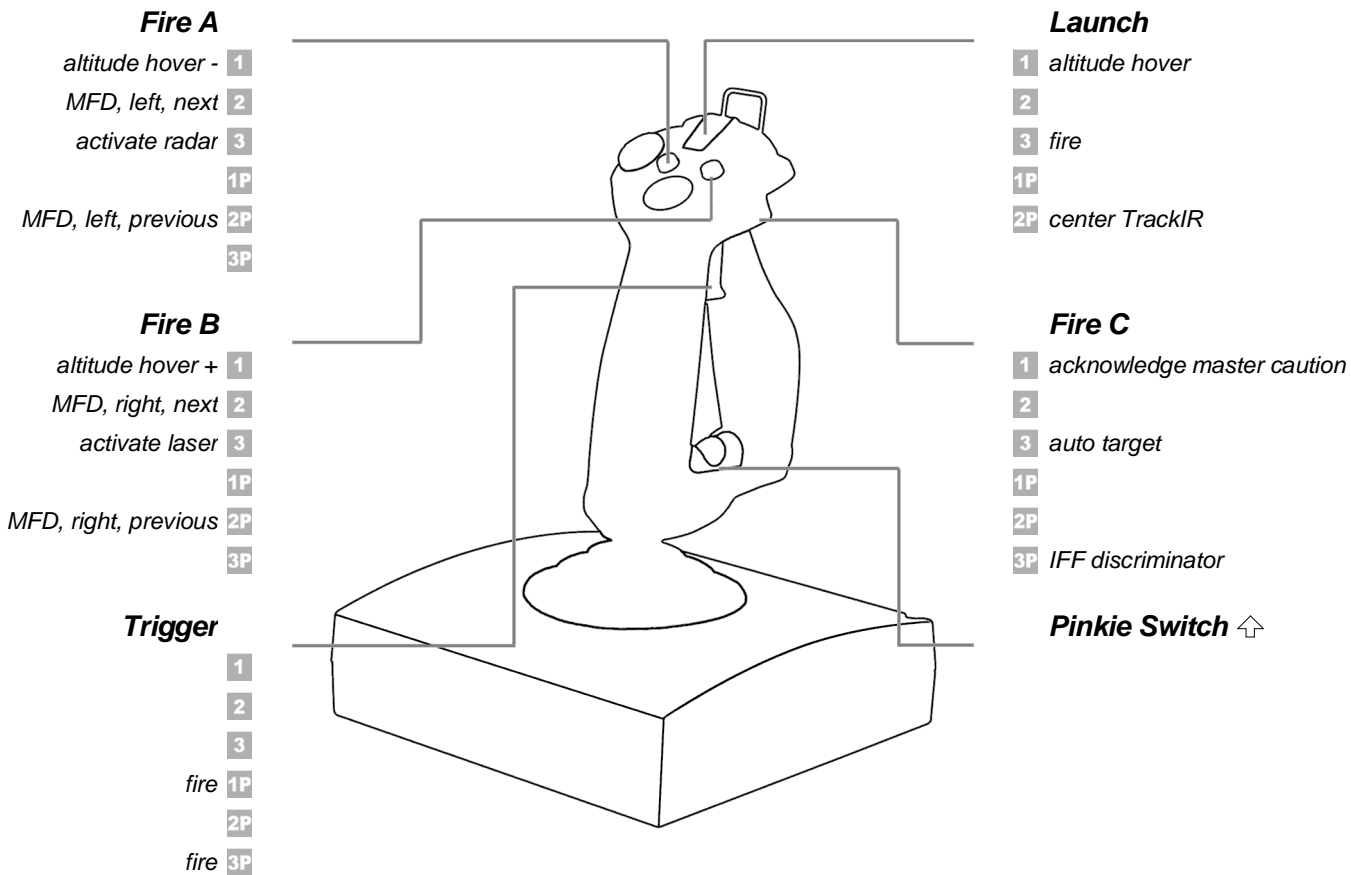

Saitek X45 Flight Controller

Profile Kassie's Saitek X-45 EECH profile with TrackIR.dat

Saitek X45 Flight Controller

Profile Kassie's Saitek X-45 EECH profile with TrackIR.dat

Saitek X45 Flight Controller

Profile Kassie's Saitek X-45 EECH profile with TrackIR.dat

POV Hat 1

1	2	3	1P	2P	3P
•	•	•	•	•	•
↑ stable hover	↑ TSD range +	↑ priority +	↑	↑	↑ next marked target
→ cyclic trim	→ next waypoint	→ next target	→	→	→
↓ hover	↓ TSD range -	↓ priority -	↓	↓	↓ previous marked target
← clear cyclic trim	← previous waypoint	← previous target	←	←	←

POV Hat 2

1	2	3	1P	2P	3P
•	•	•	•	•	•
↑ HUD transition	↑ HUD on/off	↑ weapons safe	↑	↑ outer right MFD (Comanche on)	↑ LOBL / LOAL
→ disengage bob-up	→ right MFD on/off	→ next weapon	→	→	→
↓ autopilot	↓ left MFD on/off	↓ turret gun	↓	↓ outer left MFD (Comanche on)	↓
← engage bob-up	←	← previous weapon	←	←	←