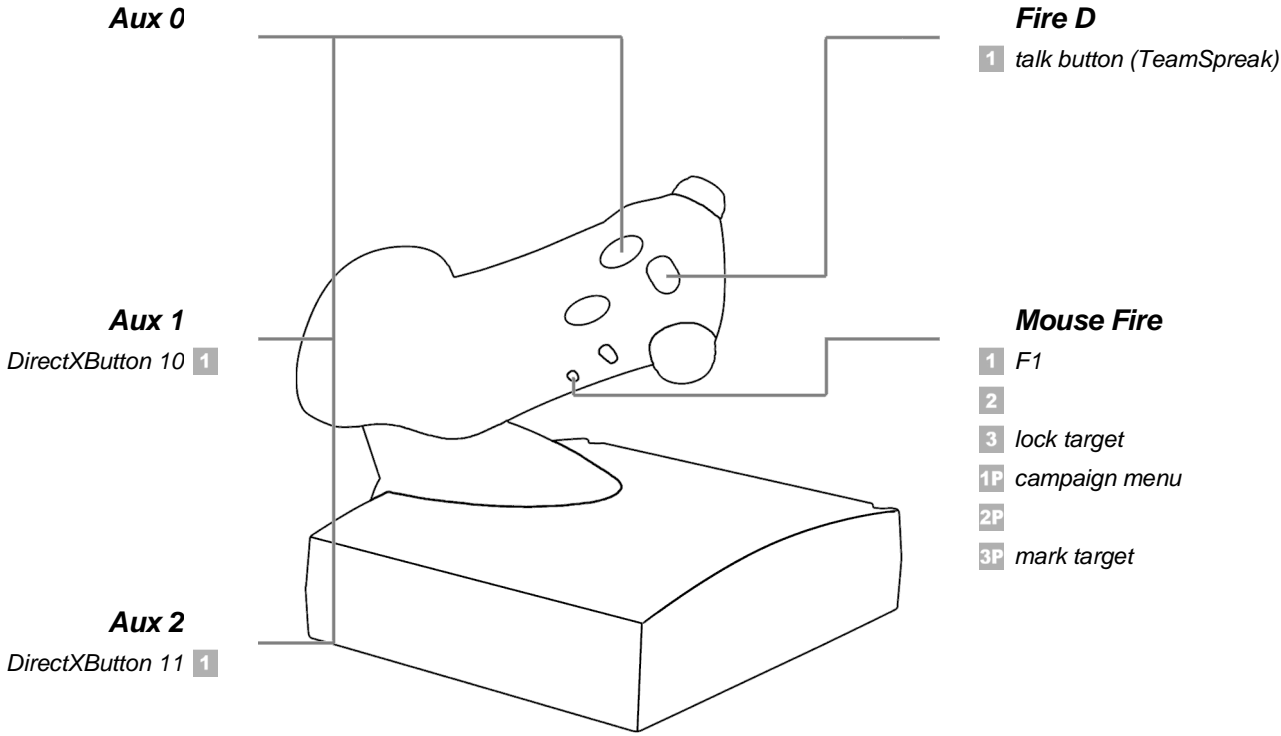

Saitek X45 Flight Controller

Profile Kassie's Saitek X-45 EECH profile with TrackIR.dat